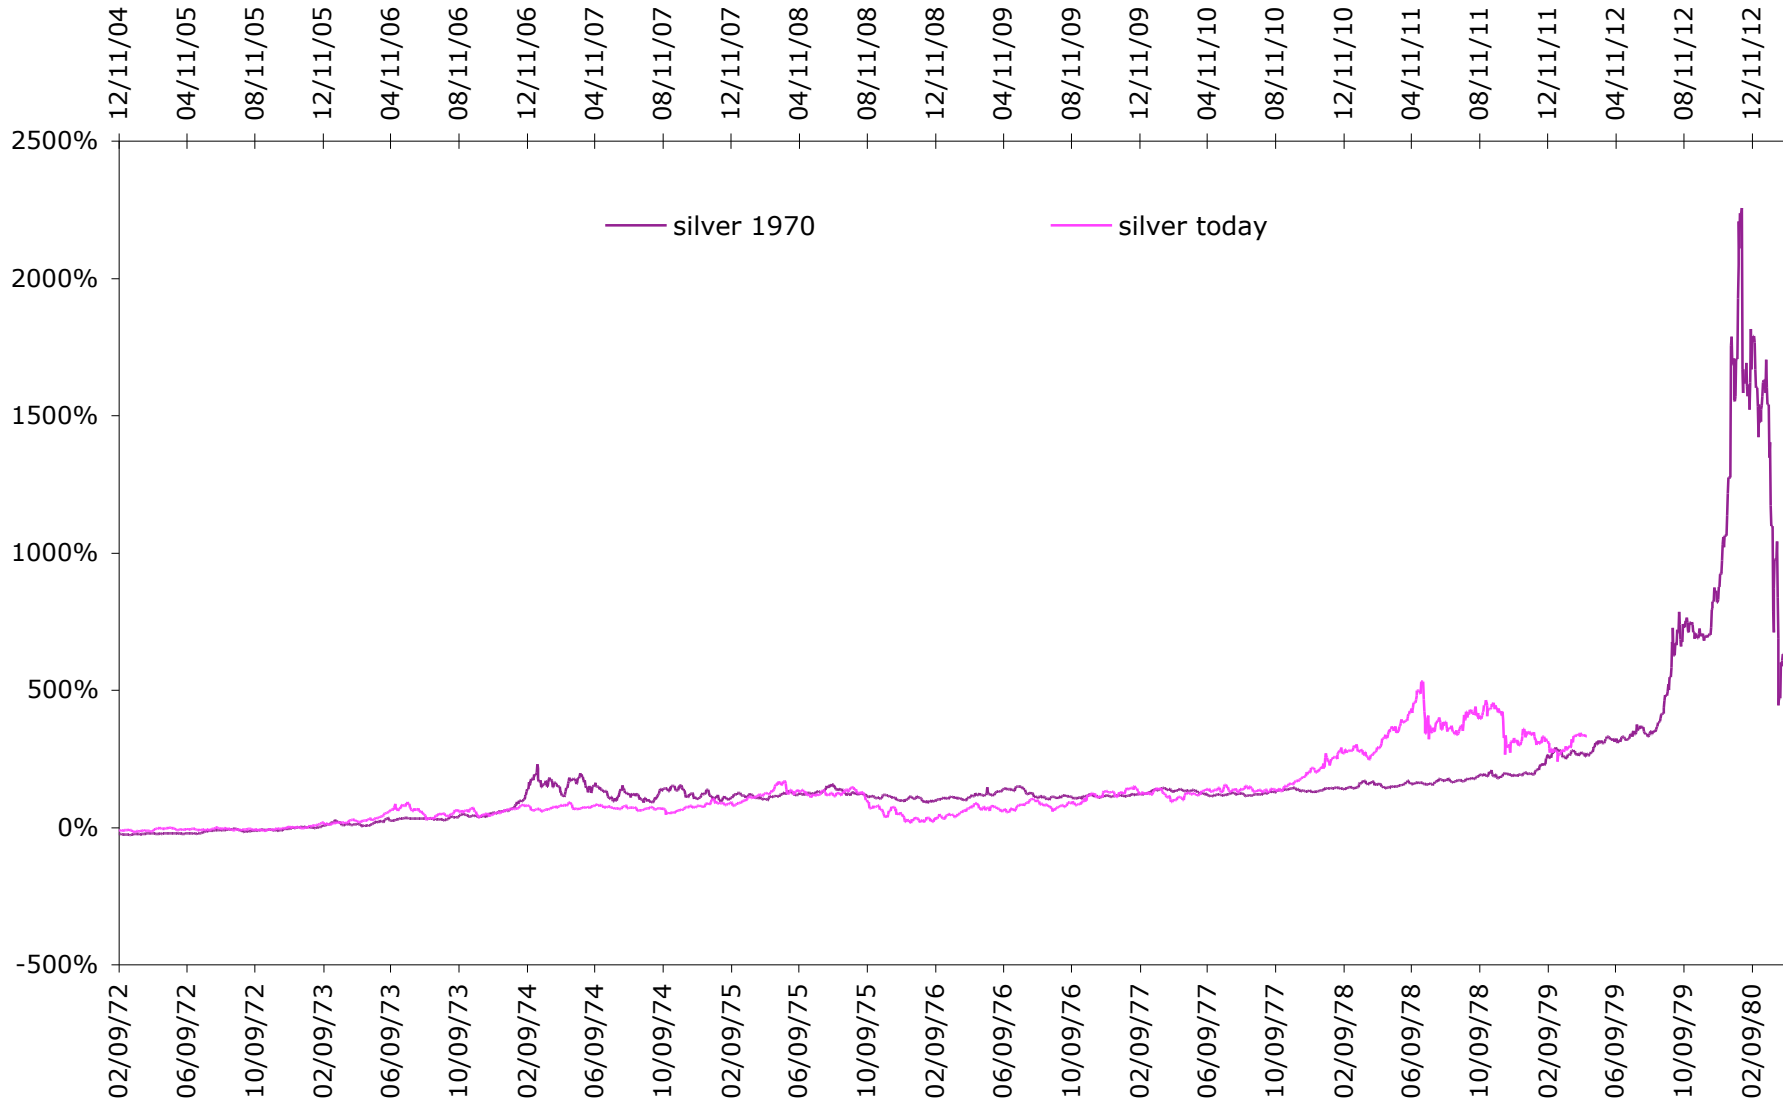

**how high can silver go?
silver today versus silver 1970's
(adjusted to 'zero' at dow highs*
but to peak in Nov. 2012)**

* See charts "How Low Can the Dow Go" and "How Low Dow 70's"