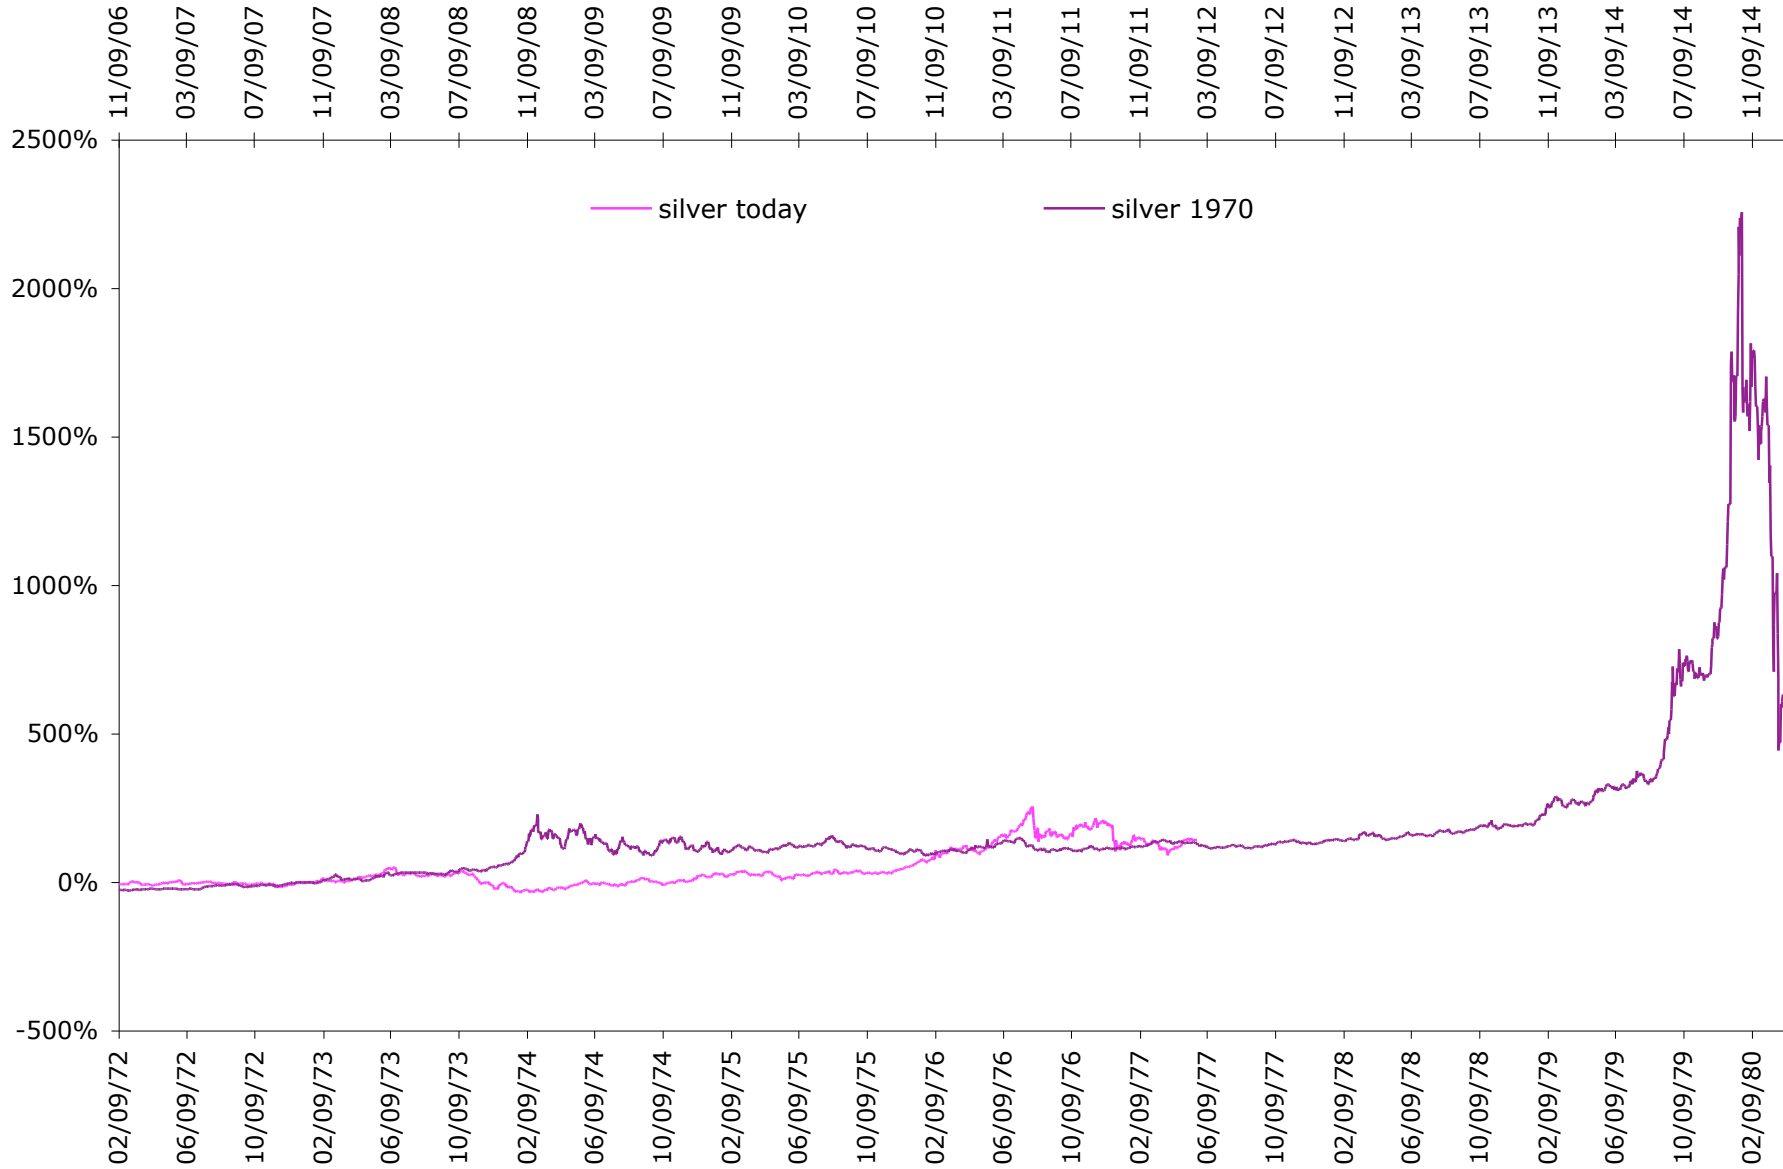

how high can silver go?
silver today versus silver 1970's
(adjusted to match dow highs*)

* See charts "How Low Can the Dow Go" and "How Low Dow 70's"